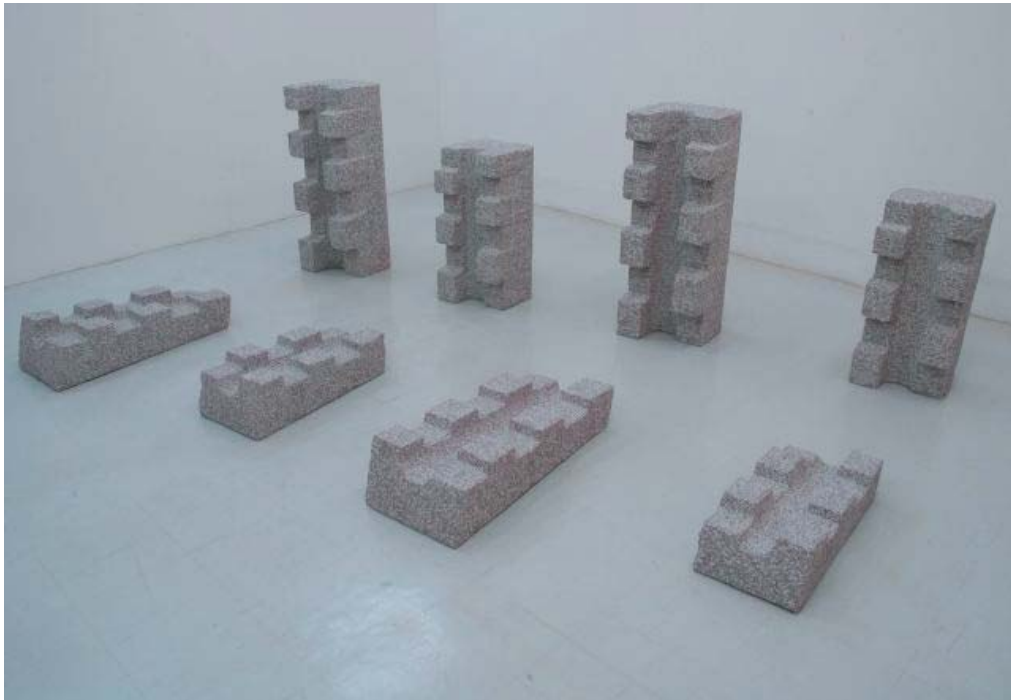

"little pieces" h350xw200xd95 h350xw190xd90 (mm) 御影石

"curve pieces" h215xw430xd90 (mm) 御影石

"two pieces" h260xw280xd220 (mm) 御影石

"split pieces" h290xw260xd240 (mm) 御影石

"several pieces" かねこ・あとギャラリー 2006